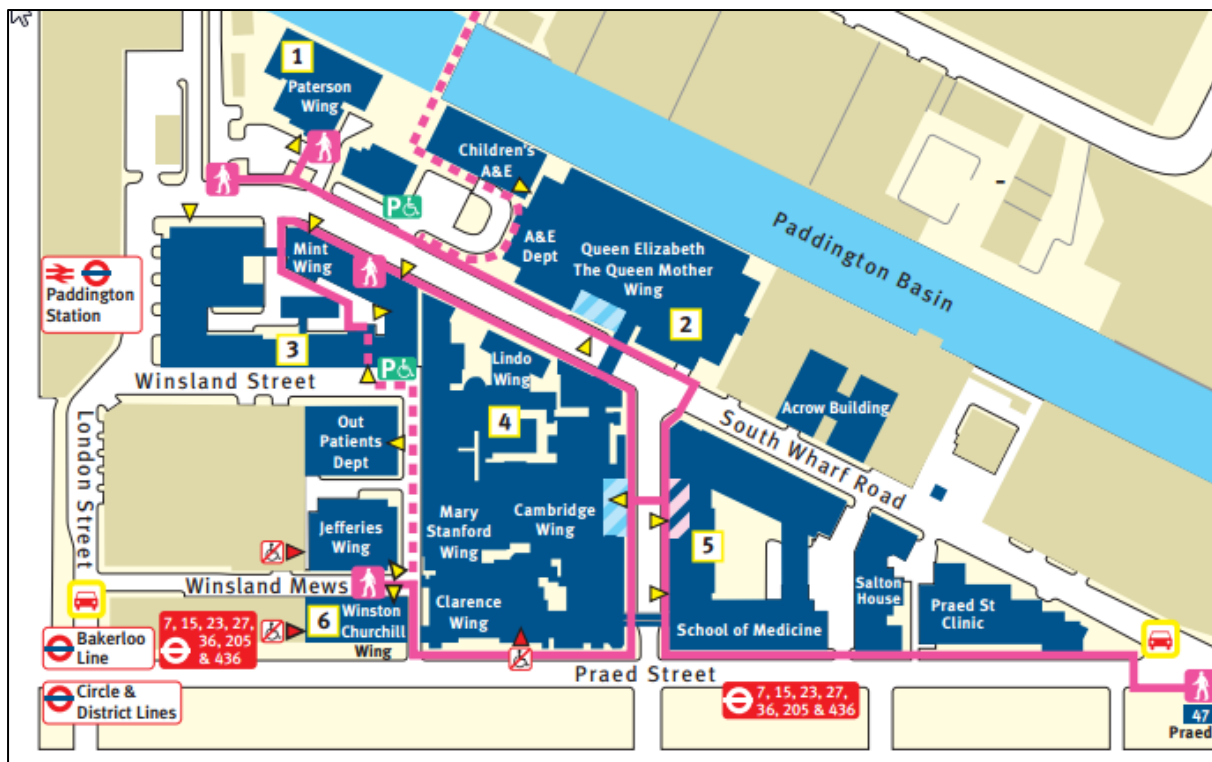

Mint Wing, Imperial Hospital Healthcare NHS Trust

Opening Times: 9:00am to 8.00pm (Monday to Friday)

Accessibility:

Limited and chargeable parking, disabled badge holders parking 200 metres away

Buses: 7, 23, 27, 36, 205, 332, 436, N7 & N205 stop outside the main entrance of the hospital

Tube: Bakerloo, Hammersmith & City, District and Circle lines to Paddington Station. St Mary's Hospital is just a few minutes' walk

Train Station: London Paddington